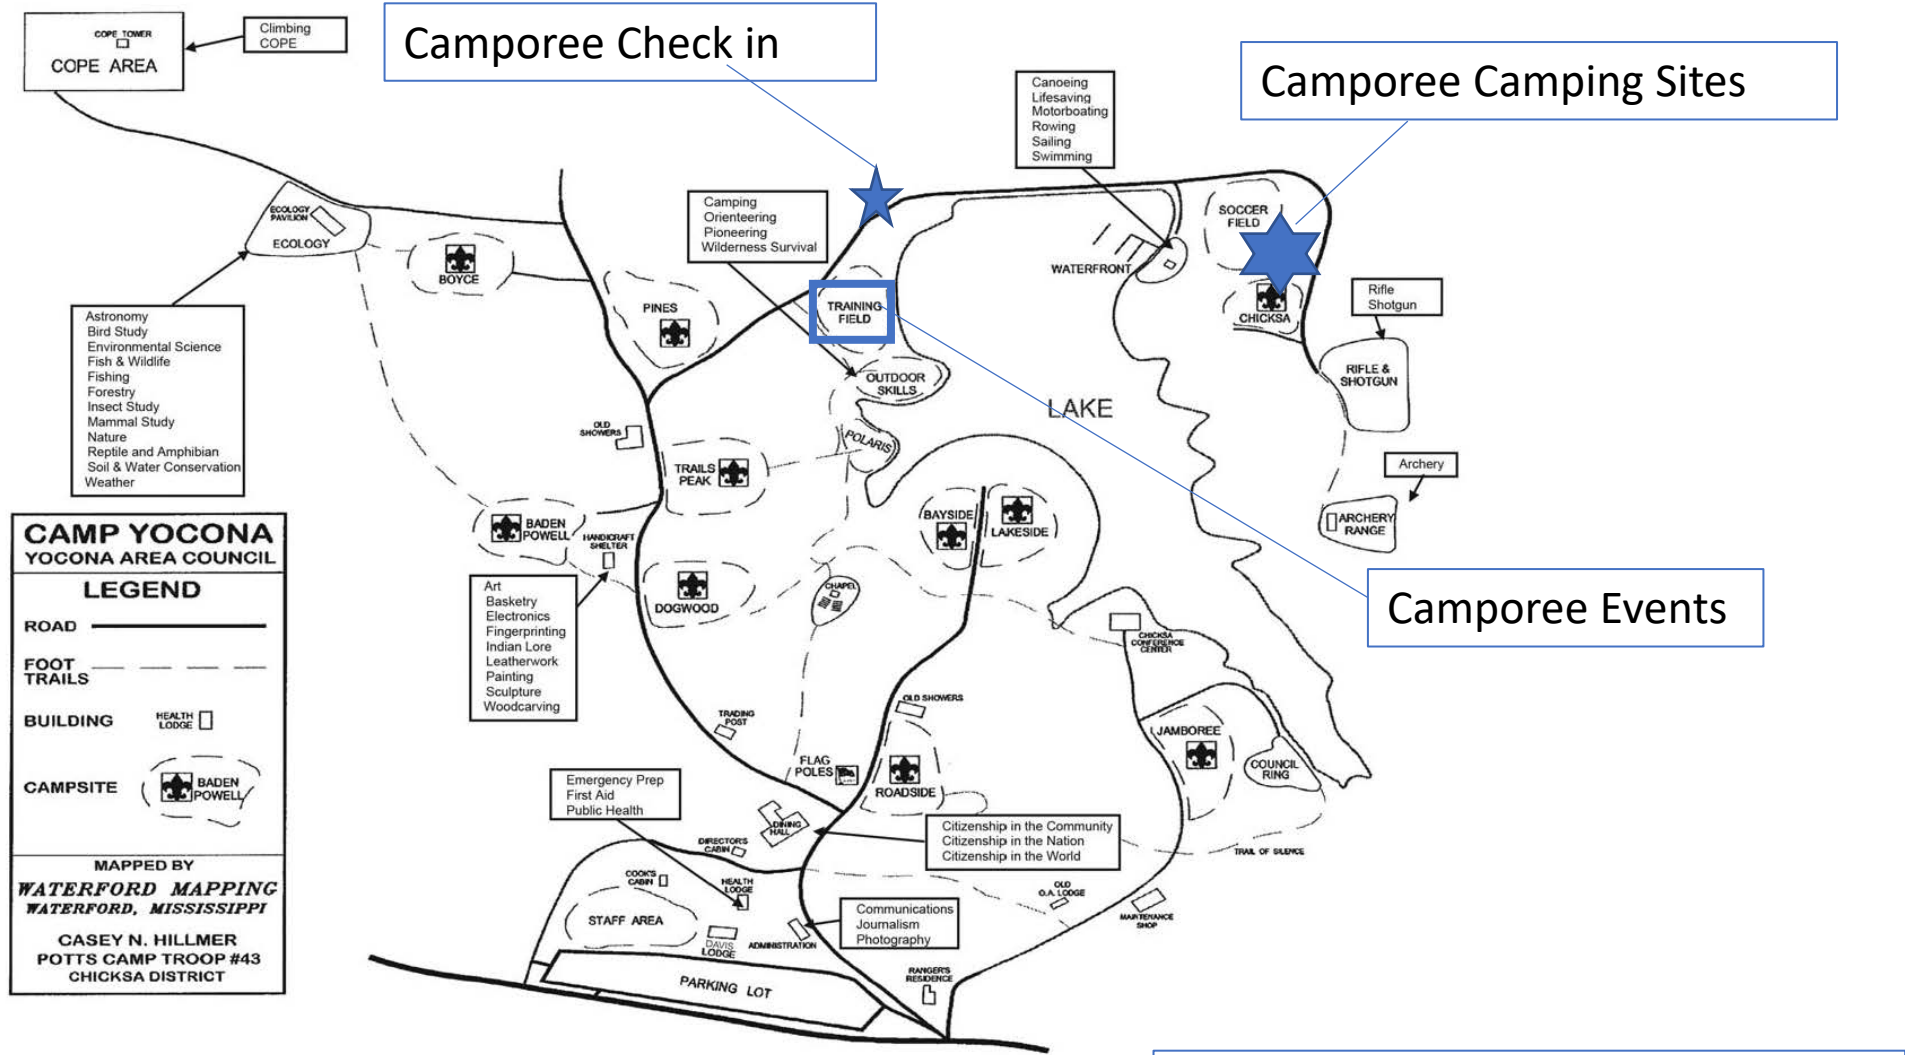

MAP OF CAMP YOCONA

Natchez Trace Spring Camporee '23
Fear The Beard